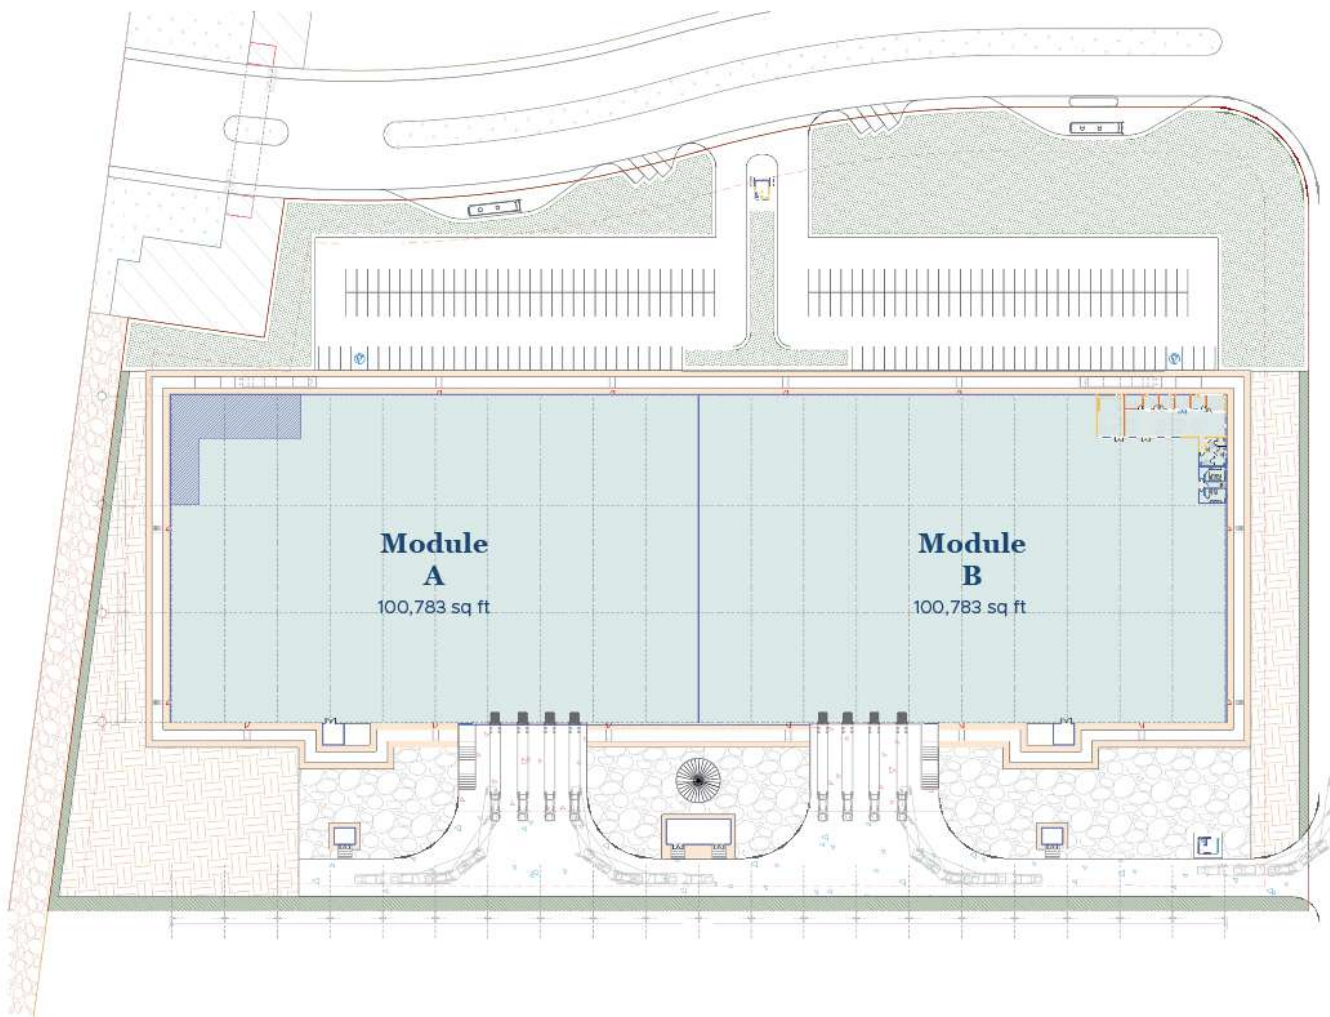

# 201,567 SQ. FT.

Located in Saltillo Coahuila

Layout:

# Spec Encantada 201,567 SQ. FT.

## Building Specs

\*Per module

**Total Build**

201,567sq ft  
\*(100,783 sq ft)

**Min - Max Clear Height**

30' Feet

**Loading**

\*4 Docks  
\*1 Ramps